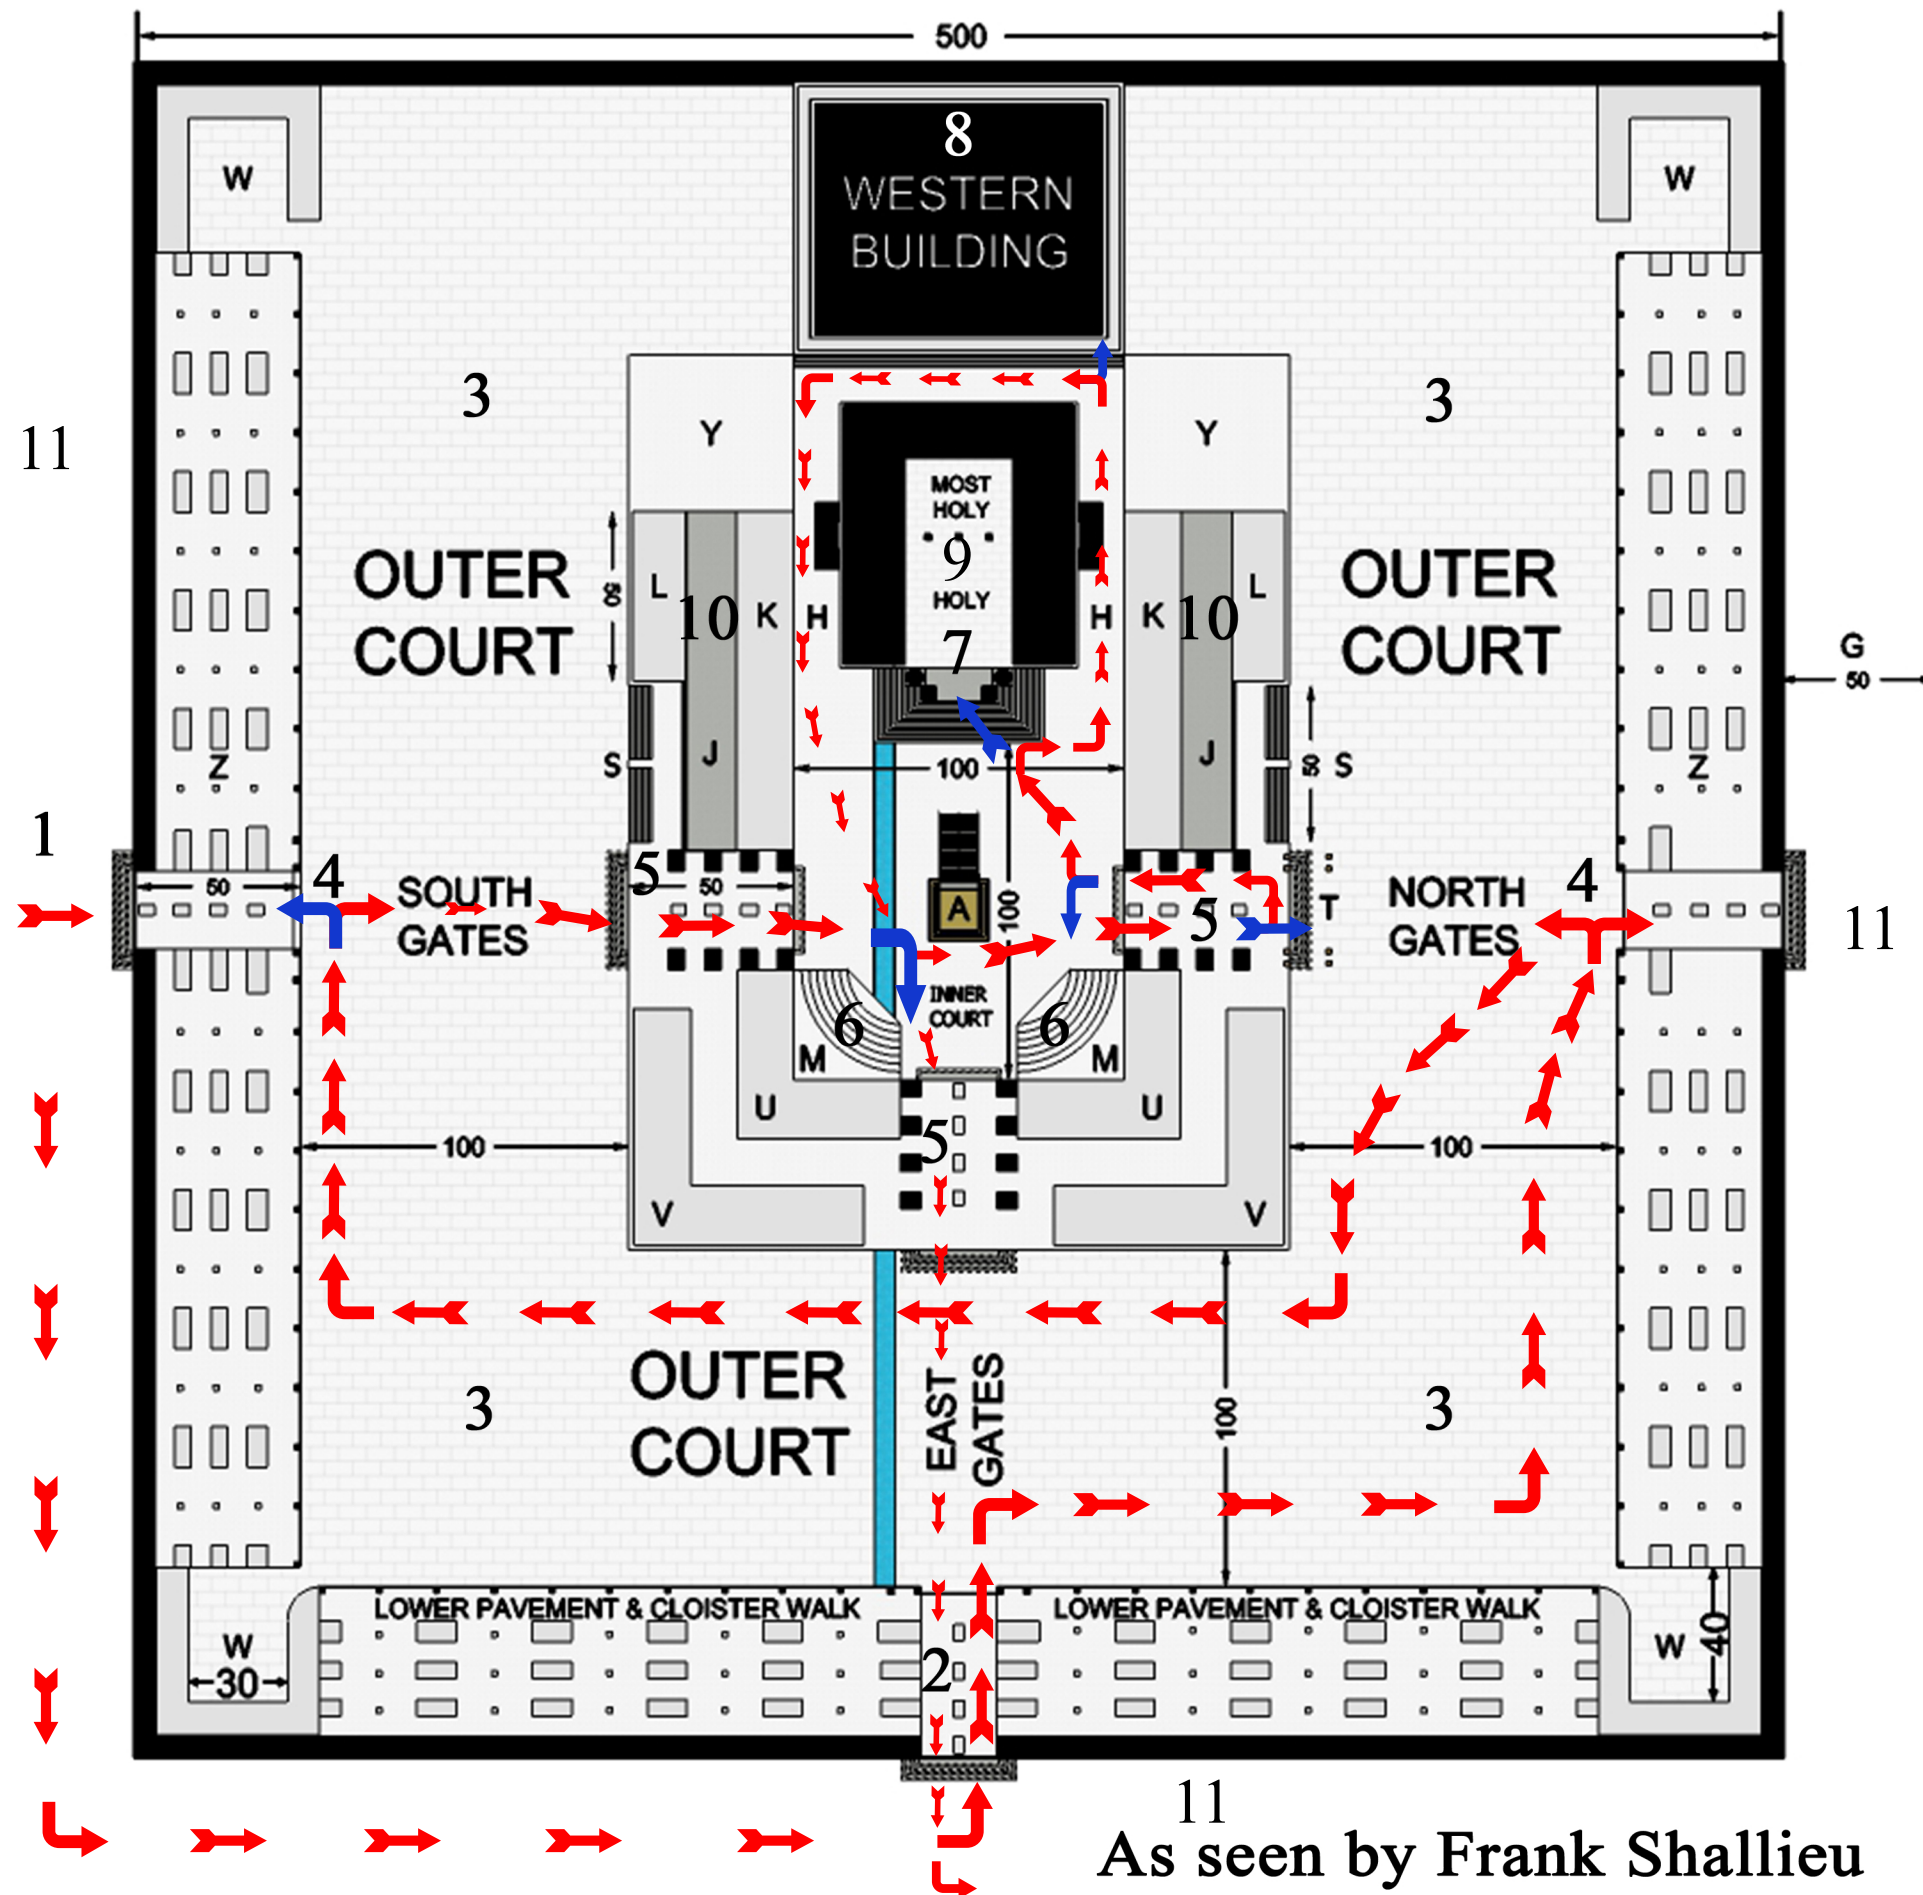

THE TEMPLE OF EZEKIEL

GENERAL FLOOR PLAN

- A. Altar (Ezekiel 43:13-17)
- G. Temple Suburbs (Ezekiel 45:2)
- H. Separate Place (Ezekiel 42:1)
- J. Inward Walk (Ezekiel 42:4)
- K. Holy Chambers (Ezekiel 42:1,13,14)
- L. Chambers (Ezekiel 42:7,8)
- M. Singers' Chambers (Ezekiel 40:44-46)
- S. Entrance (Ezekiel 42:2,9,12)
- T. Sacrificial Tables (Ezekiel 40:39-43)
- U&V. Chambers (Ezekiel 42:10,11)
- W. Peoples' Boiling Chambers (Ezekiel 46:21-24)
- Y. Priests' Boiling Chambers (Ezekiel 46:19,20)
- Z. Outer Court Chambers (Ezekiel 40:17)

WALK-THROUGH SEQUENCE

1. Ezekiel 40:1-5
2. Ezekiel 40:6-16
3. Ezekiel 40:17-19
4. Ezekiel 40:20-27
5. Ezekiel 40:28-43
6. Ezekiel 40:44-46
7. Ezekiel 40:47-49; 41:1-11
8. Ezekiel 41:12
9. Ezekiel 41:13-26
10. Ezekiel 42:1-14
11. Ezekiel 42:15-20